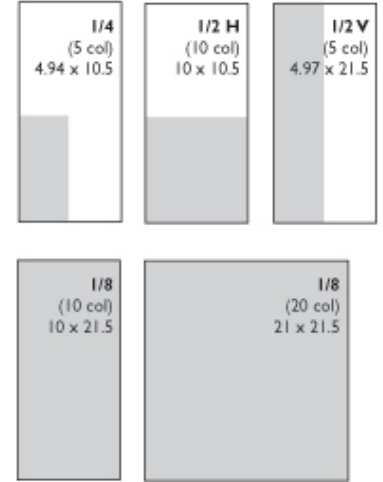

### Quick Finds

Half Pint	1.9 x 1.8
Biz Card vertical	1.9 x 3.8
Biz Card horizontal	3.8 x 1.8
Block Buster	3.875 x 3.8
Block Buster Plus	3.875 x 5.7
Block Buster Plus Plus	3.875 x 9.8

Celebrating the good life in Lee County | grandeurmagazine.com

Publishes: November, December, January, February, March, April

	<b>Ad</b>	<b>Inches</b>
1/4 vertical	3 x 5.5	4.75 x 5.25
1/3 vertical	2 x 11	3 x 11
1/2 vertical	3 x 11	4.75 x 11
1/2 horizontal	6 x 5.5	9.5 x 5.25
Full	6 x 11	9.5 x 11
Full Bleed	6 x 11	11 x 12.5
Center Spread	13 x 11	22 x 12.5

For questions regarding ad sizes,  
contact Jennie Green at 239.335.0524

**Retail & 6 Col. Tabloid**

Columns Picas Inches

1 Col	9.42	1.57"
2 Col	19.6	3.257"
3 Col	29.64	4.94"
4 Col	39.78	6.63"
5 Col	49.92	8.32"
6 Col	60	10"
13 Col	128.6	21.5"
<b>Full Page Ad Size:</b> 10" x 21.5"		
<b>Double Truck Size:</b> 21" x 21.5" (Retail) 21" x 10" (Tabloid)		

**Classified**

Columns Picas Inches

1 Col	5.83	.95"
2 Col	11.91	1.96"
3 Col	17.91	2.96"
4 Col	23.98	3.97"
5 Col	29.98	4.97"
6 Col	35.11	5.98"
7 Col	41.11	6.98"
8 Col	47.12	7.99"
9 Col	53.12	8.99"
10 Col	60	10"
20 Col	128.6	21.5"
<b>Full Page Ad Size:</b> 10" x 21.5"		
<b>Double Truck Size:</b> 21" x 21.5"		