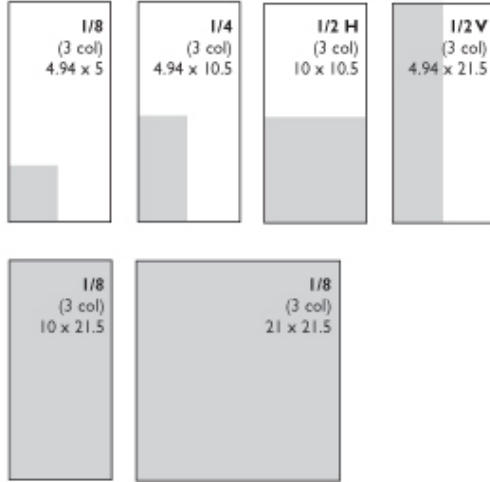

## Magazines

Publishes: Monthly

	<b>Ticket</b>	<b>Inches</b>
1/8	2 x 2.5	3.875 x 2.5
1/4	2 x 5	3.875 x 5
1/2 vertical	2 x 10	3.875 x 10
1/2 horizontal	4 x 5	7.875 x 5
Full	4 x 10	7.875 x 10
Full Bleed	4 x 10	8.875 x 11.375

### Quick Finds

Half Pint	1.9 x 1.8
Biz Card vertical	1.9 x 3.8
Biz Card horizontal	3.8 x 1.8
Block Buster	3.875 x 3.8
Block Buster Plus	3.875 x 5.7
Block Buster Plus Plus	3.875 x 9.8

Celebrating the good life in Lee County | grandeurmagazine.com

Publishes: November, December, January, February, March, April

	<b>Ad</b>	<b>Inches</b>
1/4 vertical	3 x 5.5	4.75 x 5.25
1/3 vertical	2 x 11	3 x 11
1/2 vertical	3 x 11	4.75 x 11
1/2 horizontal	6 x 5.5	9.5 x 5.25
Full	6 x 11	9.5 x 11
Full Bleed	6 x 11	11 x 12.5
Center Spread	13 x 11	22 x 12.5

For questions regarding ad sizes,  
contact Jennie Green at 239.335.0524

**Retail & 6 Col. Tabloid**

Columns Picas Inches

1 Col	9.42	1.57"
2 Col	19.6	3.257"
3 Col	29.64	4.94"
4 Col	39.78	6.63"
5 Col	49.92	8.32"
6 Col	60	10"
13 Col	128.6	21.5"
<b>Full Page Ad Size:</b> 10" x 21.5"		
<b>Double Truck Size:</b> 21" x 21.5" (Retail) 21" x 10" (Tabloid)		